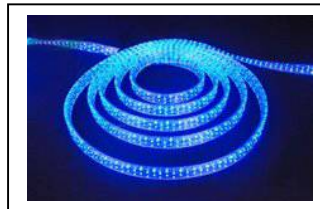

LED ROPE LIGHT

This professional rectangle LED Rope Light is ideal where a long linear length is required – a continuous length up to 25m can be run before the power needs refreshing. Provides excellent light quality whilst reducing energy consumption. The 144 LEDs per metre, provides consistent colour wavelength, high stability and low lumen depreciation. This low voltage - 24Vdc - operates with long life LED technology.

The rope is durable (encapsulated in PVC), UV stable which makes it suitable for outdoor use (must not be submerged in water). Ideally suited for escalators, tunnel traffic control (110V), indoor swimming pools and many more applications.

Available by the 50m roll. Comes complete with 2 x 24V power cable & fixing clips.

Requires a 24Vdc transformer and colour controller for RGB.

CE certified & RoHS compliant.

ACCESSORIES

- POWER CORD & END CAP - AS-PC/EC-RO-24
- CLIPS - AS-CL-RO
- INTER-CONNECTING CABLE - AS-IC-RO
- COUPLING JOINT - AS-CJ-RO

We are also able to supply 36LED/m (3 wire) ideal for emergency exit demarkation & 108LED/m (4 wire) rope (for escalator hand rails).

CODE & COLOUR	DIMENSIONS	LED QTY PER M	VOLTAGE	POWER PER M
RO-144-24 RED	12 X 28mm	144	24Vdc	12W
RO-144-24 YELLOW	12 X 28mm	144	24Vdc	12W
RO-144-24 BLUE	12 x 28mm	144	24Vdc	12W
RO-144-24 GREEN	12 X 28mm	144	24Vdc	12W
RO-144-24 COOL WHITE	12 X 28mm	144	24Vdc	12W
RO-108-24 RGB	12 X 24mm	108	24Vdc	10W