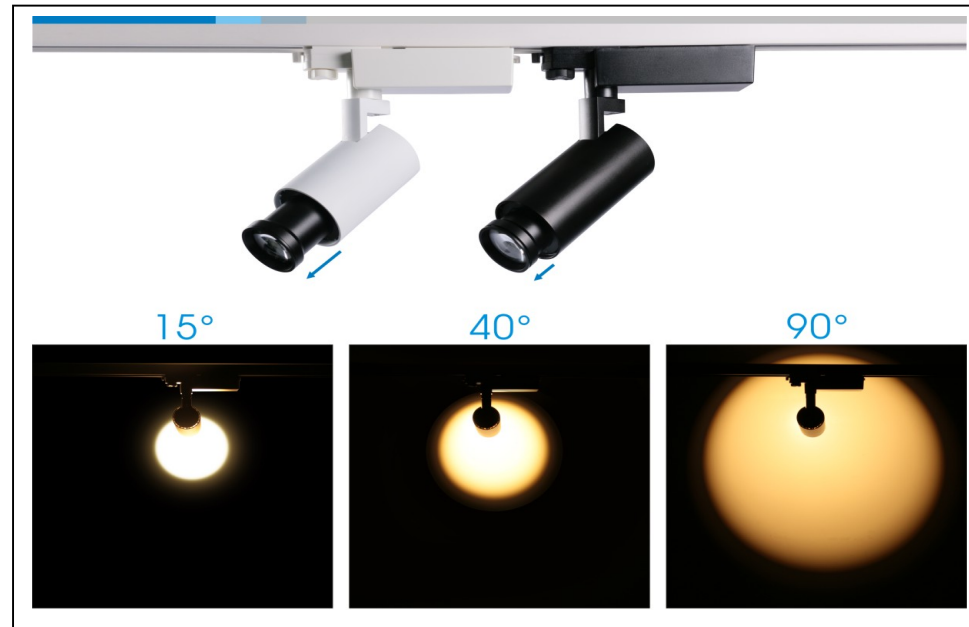

# BEAM ADJUSTABLE TRACK LIGHT

A revolutionary LED Track light that has a telescopic lens to adjust the beam angle. Giving a spotlight or flood in one unit - Ideal for Retail or Exhibition applications.

Cree LED COB 15W are available in very warm white (2700K), warm white (3000K) or day white (4000K). With an excellent CRI>90 and power factor of >0.90

A sleek design, superior thermal management. Rotating 90 degrees vertically and 350 degrees horizontally.

Dimming available via Triac and comes complete with a 1 or 3 track adapter and surface mounted plate.

CODE	LED	VIEWING ANGLE	VOLTAGE	POWER	KELVIN	CRI	PF	LUMENS	WEIGHT	FINISHED COLOUR
TR-ADJ-15	CREE COB	ADJUSTABLE 15 – 90 DEGREES	220- 240Vac	15W	2700K 3000K 4000K	>90	>0.90	1228lm 1516lm 2506lm	1Kg 1.1Kg 1.5Kg	BLACK OR WHITE