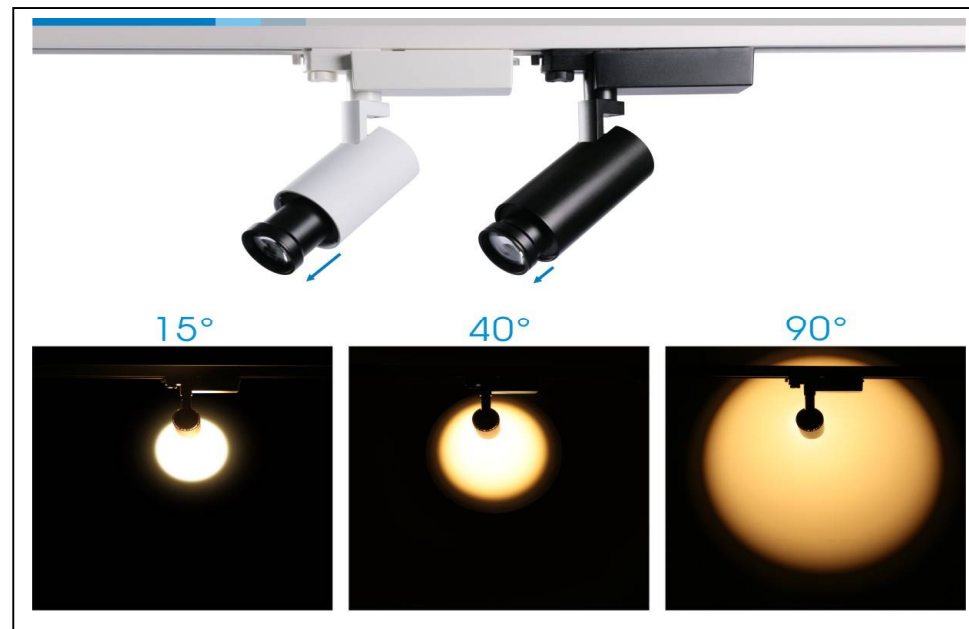

# BEAM ADJUSTABLE TRACK LIGHT

A revolutionary LED Track light that has a telescopic lens to adjust the beam angle. Giving a spotlight or flood in one unit - Ideal for Retail or Exhibition applications.

Cree LED COB 15W are available in very warm white (2700K), warm white (3000K) or day white (4000K). With an excellent CRI >90 and power factor of >0.90

A sleek design, superior thermal management. Rotating 90 degrees vertically and 350 degrees horizontally.

Dimming available via Triac and comes complete with a 1 or 3 track adapter and surface mounted plate.

CODE	LED	VIEWING ANGLE	VOLTAGE	POWER	KELVIN	CRI	PF	LUMENS	WEIGHT	FINISHED COLOUR
TR-ADJ-15	CREE COB	ADJUSTABLE 15 – 90 DEGREES	220- 240Vac	15W	2700K 3000K 4000K	>90	>0.90	1228lm 1516lm 2506lm	1Kg 1.1Kg 1.5Kg	BLACK OR WHITE